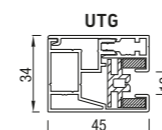

RS Universal 125 45°

RS Universal 125 square

PVC film options

Option 1*

Film in the middle. The minimum fabric size below, above and on sides is 11.5 cm.

Option 2*

Film over the entire surface

*Maximum film dimensions 4x3 m

	Maximum width (cm)	height (cm)	area (m ²)
RS Universal 105	450	350	14,0

RS Universal 120 and RS Universal 120 are available with crank or motor control.

Guide rails

End slat

UNIVERSAL 2-PART GUIDE RAIL