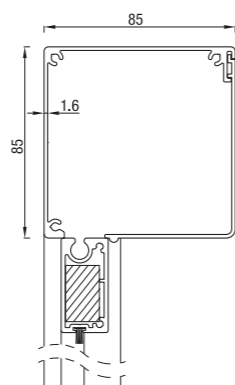

RS Universal 85 square

	Maximum width (cm)	height (cm)	area (m ²)
RS Universal 85	300	200	6,0

RS Universal 85 is available with crank or motor control

RS Universal 95

RS Universal 95 45°

RS Universal 95 square

RS Universal 95 round

	Maximum width (cm)	height (cm)	area (m ²)
RS Universal 95	350	280	7,9

RS Universal 95 is available with crank or motor control.

RS Universal 105

RS Universal 105 45°

RS Universal 105 square

	Maximum width (cm)	height (cm)	area (m ²)
RS Universal 105	350	280	7,9

RS Universal 105 is available with crank or motor control

RS Universal 120 / 125

RS Universal 120 half-round

RS Universal 120 closed

RS Universal 125 45°

RS Universal 125 square

PVC film options

Option 1*

Film in the middle. The minimum fabric size below, above and on sides is 11.5 cm.

Option 2*

Film over the entire surface

*Maximum film dimensions 4x3 m