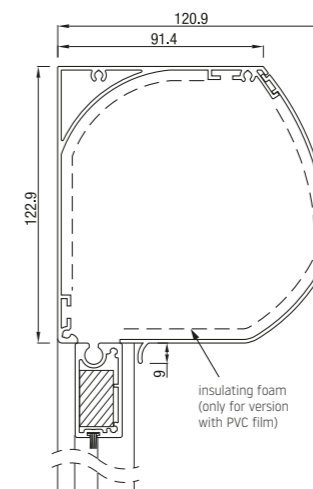

RS Universal 95 round

	Maximum width (cm)	height (cm)	area (m ²)
RS Universal 95	350	280	7,9

RS Universal 95 is available with crank or motor control.

RS Universal 105

RS Universal 105 45°

RS Universal 105 square

	Maximum width (cm)	height (cm)	area (m ²)
RS Universal 105	350	280	7,9

RS Universal 105 is available with crank or motor control

RS Universal 120 / 125

RS Universal 120 half-round

RS Universal 120 closed

RS Universal 125 45°

RS Universal 125 square

PVC film options

Option 1*

Film in the middle. The minimum fabric size below, above and on sides is 11.5 cm.

Option 2*

Film over the entire surface

*Maximum film dimensions 4x3 m

	Maximum width (cm)	height (cm)	area (m ²)
RS Universal 105	450	350	14,0

RS Universal 120 and RS Universal 120 are available with crank or motor control.

Guide rails

End slat

UNIVERSAL 2-PART GUIDE RAIL