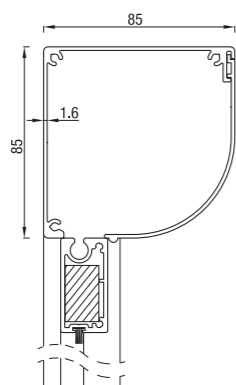

RS Universal 85 square

	Maximum width (cm)	height (cm)	area (m ²)
RS Universal 85	300	200	6,0

RS Universal 85 is available with crank or motor control

RS Universal 95

RS Universal 95 45°

RS Universal 95 square

RS Universal 95 round

	Maximum width (cm)	height (cm)	area (m ²)
RS Universal 95	350	280	7,9

RS Universal 95 is available with crank or motor control.

RS Universal 105

RS Universal 105 45°

RS Universal 105 square

	Maximum width (cm)	height (cm)	area (m ²)
RS Universal 105	350	280	7,9

RS Universal 105 is available with crank or motor control

RS Universal 120 / 125

RS Universal 120 half-round

RS Universal 120 closed

RS Universal 125 45°

RS Universal 125 square

PVC film options

Option 1*

Film in the middle. The minimum fabric size below, above and on sides is 11.5 cm.

Option 2*

Film over the entire surface

*Maximum film dimensions 4x3 m