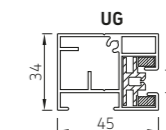

RS Universal 95 round

	Maximum width (cm)	height (cm)	area (m ²)
RS Universal 95	350	280	7,9

RS Universal 95 is available with crank or motor control.

RS Universal 105

RS Universal 105 45°

RS Universal 105 square

	Maximum width (cm)	height (cm)	area (m ²)
RS Universal 105	350	280	7,9

RS Universal 105 is available with crank or motor control

RS Universal 120 / 125

RS Universal 120 half-round

RS Universal 120 closed

RS Universal 125 45°

RS Universal 125 square

PVC film options

Option 1*

Film in the middle. The minimum fabric size below, above and on sides is 11.5 cm.

Option 2*

Film over the entire surface

*Maximum film dimensions 4x3 m

	Maximum width (cm)	height (cm)	area (m ²)
RS Universal 105	450	350	14,0

RS Universal 120 and RS Universal 120 are available with crank or motor control.

Guide rails

End slat

UNIVERSAL 2-PART GUIDE RAIL