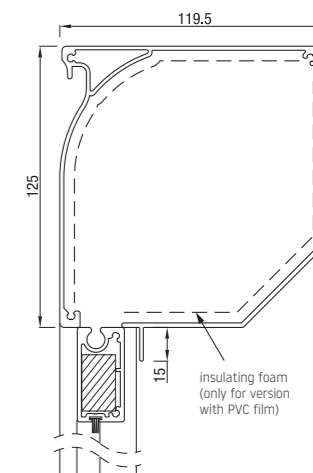

RS Universal 95 round

	Maximum width (cm)	height (cm)	area (m ²)
RS Universal 95	350	280	7,9

RS Universal 95 is available with crank or motor control.

RS Universal 105

RS Universal 105 45°

RS Universal 105 square

	Maximum width (cm)	height (cm)	area (m ²)
RS Universal 105	350	280	7,9

RS Universal 105 is available with crank or motor control

RS Universal 120 / 125

RS Universal 120 half-round

RS Universal 120 closed

RS Universal 125 45°

RS Universal 125 square

PVC film options

Option 1*

Film in the middle. The minimum fabric size below, above and on sides is 11.5 cm.

Option 2*

Film over the entire surface

*Maximum film dimensions 4x3 m

	Maximum width (cm)	height (cm)	area (m ²)
RS Universal 105	450	350	14,0

RS Universal 120 and RS Universal 120 are available with crank or motor control.

Guide rails

End slat

UNIVERSAL 2-PART GUIDE RAIL