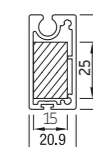

RS Universal 95 round

	Maximum width (cm)	height (cm)	area (m ²)
RS Universal 95	350	280	7,9

RS Universal 95 is available with crank or motor control.

RS Universal 105

RS Universal 105 45°

RS Universal 105 square

	Maximum width (cm)	height (cm)	area (m ²)
RS Universal 105	350	280	7,9

RS Universal 105 is available with crank or motor control

RS Universal 120 / 125

RS Universal 120 half-round

RS Universal 120 closed

RS Universal 125 45°

RS Universal 125 square

PVC film options

Option 1*

Film in the middle. The minimum fabric size below, above and on sides is 11.5 cm.

Option 2*

Film over the entire surface

*Maximum film dimensions 4x3 m

	Maximum width (cm)	height (cm)	area (m ²)
RS Universal 105	450	350	14,0

RS Universal 120 and RS Universal 120 are available with crank or motor control.

Guide rails

End slat

UNIVERSAL 2-PART GUIDE RAIL