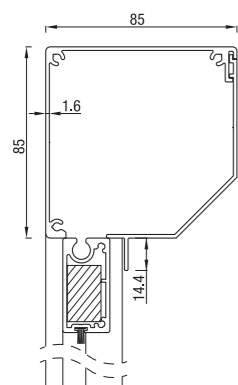

RS Universal 85

RS Universal 85 45°