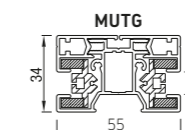

	Maximum width (cm)	height (cm)	area (m ²)
RS Universal 105	350	280	7,9

RS Universal 105 is available with crank or motor control

RS Universal 120 / 125

RS Universal 120 half-round

RS Universal 120 closed

RS Universal 125 45°

RS Universal 125 square

PVC film options

Option 1*

Film in the middle. The minimum fabric size below, above and on sides is 11.5 cm.

Option 2*

Film over the entire surface

*Maximum film dimensions 4x3 m

	Maximum width (cm)	height (cm)	area (m ²)
RS Universal 105	450	350	14,0

RS Universal 120 and RS Universal 120 are available with crank or motor control.

Guide rails

End slat

UNIVERSAL 2-PART GUIDE RAIL