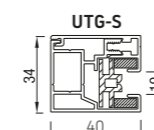

	Maximum width (cm)	height (cm)	area (m ²)
RS Universal 105	350	280	7,9

RS Universal 105 is available with crank or motor control

RS Universal 120 / 125

RS Universal 120 half-round

RS Universal 120 closed

RS Universal 125 45°

RS Universal 125 square

PVC film options

Option 1*

Film in the middle. The minimum fabric size below, above and on sides is 11.5 cm.

Option 2*

Film over the entire surface

*Maximum film dimensions 4x3 m

	Maximum width (cm)	height (cm)	area (m ²)
RS Universal 105	450	350	14,0

RS Universal 120 and RS Universal 120 are available with crank or motor control.

Guide rails

End slat

UNIVERSAL 2-PART GUIDE RAIL