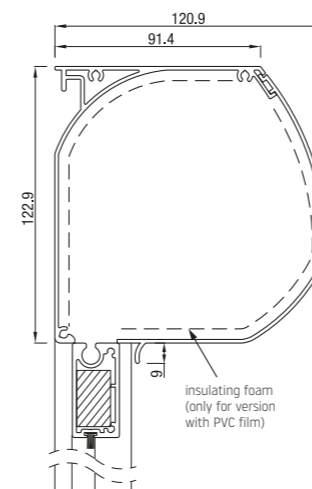

RS Universal 85 square

	Maximum width (cm)	height (cm)	area (m ²)
RS Universal 85	300	200	6,0

RS Universal 85 is available with crank or motor control

RS Universal 95

RS Universal 95 45°

RS Universal 95 square

RS Universal 95 round

	Maximum width (cm)	height (cm)	area (m ²)
RS Universal 95	350	280	7,9

RS Universal 95 is available with crank or motor control.

RS Universal 105

RS Universal 105 45°

RS Universal 105 square

	Maximum width (cm)	height (cm)	area (m ²)
RS Universal 105	350	280	7,9

RS Universal 105 is available with crank or motor control

RS Universal 120 / 125

RS Universal 120 half-round

RS Universal 120 closed

RS Universal 125 45°

RS Universal 125 square

PVC film options

Option 1*

Film in the middle. The minimum fabric size below, above and on sides is 11.5 cm.

Option 2*

Film over the entire surface

*Maximum film dimensions 4x3 m