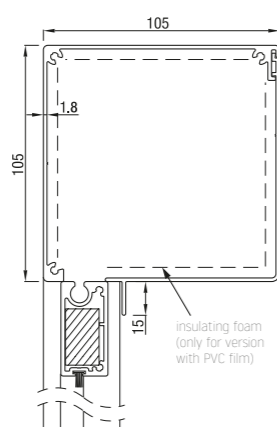

RS Universal 85 square

	Maximum width (cm)	height (cm)	area (m ²)
RS Universal 85	300	200	6,0

RS Universal 85 is available with crank or motor control

RS Universal 95

RS Universal 95 45°

RS Universal 95 square

RS Universal 95 round

	Maximum width (cm)	height (cm)	area (m ²)
RS Universal 95	350	280	7,9

RS Universal 95 is available with crank or motor control.

RS Universal 105

RS Universal 105 45°

RS Universal 105 square

	Maximum width (cm)	height (cm)	area (m ²)
RS Universal 105	350	280	7,9

RS Universal 105 is available with crank or motor control

RS Universal 120 / 125

RS Universal 120 half-round

RS Universal 120 closed

RS Universal 125 45°

RS Universal 125 square

PVC film options

Option 1*

Film in the middle. The minimum fabric size below, above and on sides is 11.5 cm.

Option 2*

Film over the entire surface

*Maximum film dimensions 4x3 m