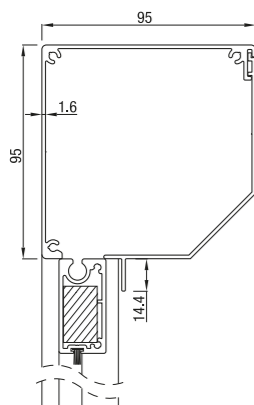

RS Universal 85 square

	Maximum width (cm)	height (cm)	area (m ²)
RS Universal 85	300	200	6,0

RS Universal 85 is available with crank or motor control

RS Universal 95

RS Universal 95 45°

RS Universal 95 square

RS Universal 95 round

	Maximum width (cm)	height (cm)	area (m ²)
RS Universal 95	350	280	7,9

RS Universal 95 is available with crank or motor control.

RS Universal 105

RS Universal 105 45°

RS Universal 105 square

	Maximum width (cm)	height (cm)	area (m ²)
RS Universal 105	350	280	7,9

RS Universal 105 is available with crank or motor control

RS Universal 120 / 125

RS Universal 120 half-round

RS Universal 120 closed

RS Universal 125 45°

RS Universal 125 square

PVC film options

Option 1*

Film in the middle. The minimum fabric size below, above and on sides is 11.5 cm.

Option 2*

Film over the entire surface

*Maximum film dimensions 4x3 m