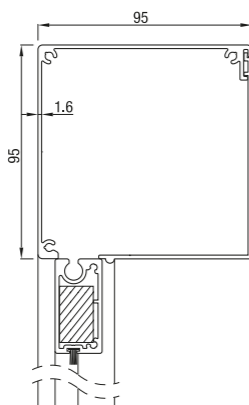

RS Universal 85 square

	Maximum width (cm)	height (cm)	area (m ²)
RS Universal 85	300	200	6,0

RS Universal 85 is available with crank or motor control

RS Universal 95

RS Universal 95 45°

RS Universal 95 square

RS Universal 95 round

	Maximum width (cm)	height (cm)	area (m ²)
RS Universal 95	350	280	7,9

RS Universal 95 is available with crank or motor control.

RS Universal 105

RS Universal 105 45°

RS Universal 105 square

	Maximum width (cm)	height (cm)	area (m ²)
RS Universal 105	350	280	7,9

RS Universal 105 is available with crank or motor control

RS Universal 120 / 125

RS Universal 120 half-round

RS Universal 120 closed

RS Universal 125 45°

RS Universal 125 square

PVC film options

Option 1*

Film in the middle. The minimum fabric size below, above and on sides is 11.5 cm.

Option 2*

Film over the entire surface

*Maximum film dimensions 4x3 m