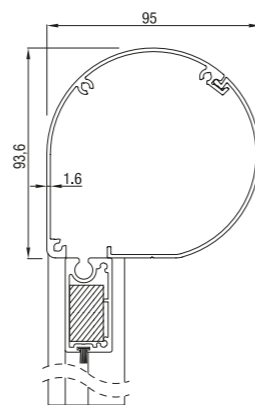

RS Universal 85 square

	Maximum width (cm)	height (cm)	area (m ²)
RS Universal 85	300	200	6,0

RS Universal 85 is available with crank or motor control

RS Universal 95

RS Universal 95 45°

RS Universal 95 square

RS Universal 95 round

	Maximum width (cm)	height (cm)	area (m ²)
RS Universal 95	350	280	7,9

RS Universal 95 is available with crank or motor control.

RS Universal 105

RS Universal 105 45°

RS Universal 105 square

	Maximum width (cm)	height (cm)	area (m ²)
RS Universal 105	350	280	7,9

RS Universal 105 is available with crank or motor control

RS Universal 120 / 125

RS Universal 120 half-round

RS Universal 120 closed

RS Universal 125 45°

RS Universal 125 square

PVC film options

Option 1*

Film in the middle. The minimum fabric size below, above and on sides is 11.5 cm.

Option 2*

Film over the entire surface

*Maximum film dimensions 4x3 m