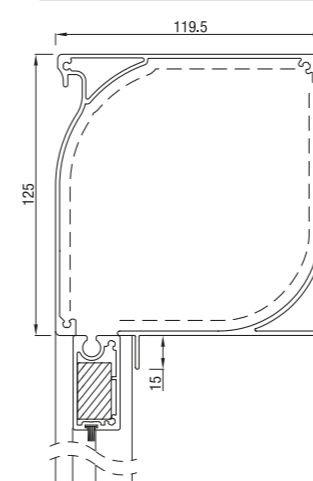

RS Universal 95 round

	Maximum width (cm)	height (cm)	area (m ²)
RS Universal 95	350	280	7,9

RS Universal 95 is available with crank or motor control.

RS Universal 105

RS Universal 105 45°

RS Universal 105 square

	Maximum width (cm)	height (cm)	area (m ²)
RS Universal 105	350	280	7,9

RS Universal 105 is available with crank or motor control

RS Universal 120 / 125

RS Universal 120 half-round

RS Universal 120 closed

RS Universal 125 45°

RS Universal 125 square

PVC film options

Option 1*

Film in the middle. The minimum fabric size below, above and on sides is 11.5 cm.

Option 2*

Film over the entire surface

*Maximum film dimensions 4x3 m

	Maximum width (cm)	height (cm)	area (m ²)
RS Universal 105	450	350	14,0

RS Universal 120 and RS Universal 120 are available with crank or motor control.

Guide rails

End slat

UNIVERSAL 2-PART GUIDE RAIL