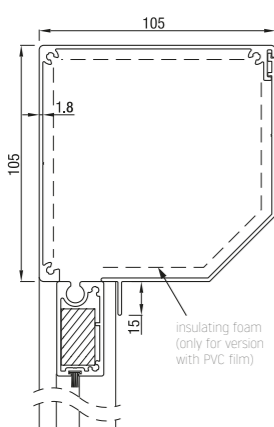

RS Universal 85 square

	Maximum width (cm)	height (cm)	area (m ²)
RS Universal 85	300	200	6,0

RS Universal 85 is available with crank or motor control

RS Universal 95

RS Universal 95 45°

RS Universal 95 square

RS Universal 95 round

	Maximum width (cm)	height (cm)	area (m ²)
RS Universal 95	350	280	7,9

RS Universal 95 is available with crank or motor control.

RS Universal 105

RS Universal 105 45°

RS Universal 105 square

	Maximum width (cm)	height (cm)	area (m ²)
RS Universal 105	350	280	7,9

RS Universal 105 is available with crank or motor control

RS Universal 120 / 125

RS Universal 120 half-round

RS Universal 120 closed

RS Universal 125 45°

RS Universal 125 square

PVC film options

Option 1*

Film in the middle. The minimum fabric size below, above and on sides is 11.5 cm.

Option 2*

Film over the entire surface

*Maximum film dimensions 4x3 m