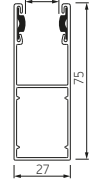

Roller doors Alutech

Guide rails

AR-55

GRM 66x27E

PP66 only for boxes 180 and 205

GRM 75x27E

PP75 only for boxes 250 and 300

AG-77

Guide rails

GR 90x34E

GR 105x35IE

Console

		AR-55	AG-77
RC 205	BxH 189 x 189	•	
RC 250/S	BxH 227 x 230	•	•
RC 250	BxH 197 x 222	•	•
RC 300	BxH 221 x 273	•	•
RC 360	BxH 261 x 305		•

Colours

	white 9016	gray 7028	silver 9006	light brown 8014	cream 1015	light beige	red wine 3004	pine green 6009	anthracite 7016	cream white 9001	dark beige 1019	dark brown 8019	steel blue 5011	black 9011	bronze	golden oak
Colour no.	1	3	8	2	23	4	7	15	13	21	24	22	26	10	29	19
45° BOX																
180	•	•	•	•	+10%	•	+10%	+10%	+10%	•	•	-10%				
205	•	•	•	•	+10%	•	+10%	+10%	+10%	•	•	-10%				
250	•	•	•	•	+10%	•	+10%	+10%	+10%	•	•	-10%				
300	•	•	•	•	+10%	•	+10%	+10%	+10%	•	•	-10%				
360	•	•	•	•	•	•	+10%	+10%	+10%	•	•					
405	•															
PROFILES																
AR-55	•	•	•	•	•	•	+5%	+5%	•	•	+10%	+10%				
AG-77	•	•	•	•	•	•	+10%	+5%	+5%	•	+5%	+10%	+10%			
GUIDE RAILS																
GR66X27E	•	•	•	•	+10%	•	+10%	+10%	+10%	•	•	+10%				+10%
GR75X27E	•	•	•	•	+10%	•	+10%	+10%	+10%	•	•	+10%				+10%
GR90X34E	•	•	•	•	+10%	•	+10%	+10%	+10%	•	•	+10%				+10%
GR105X35IE	•	•	•	•	+10%	•	+10%	+10%	+10%	•	•					+10%