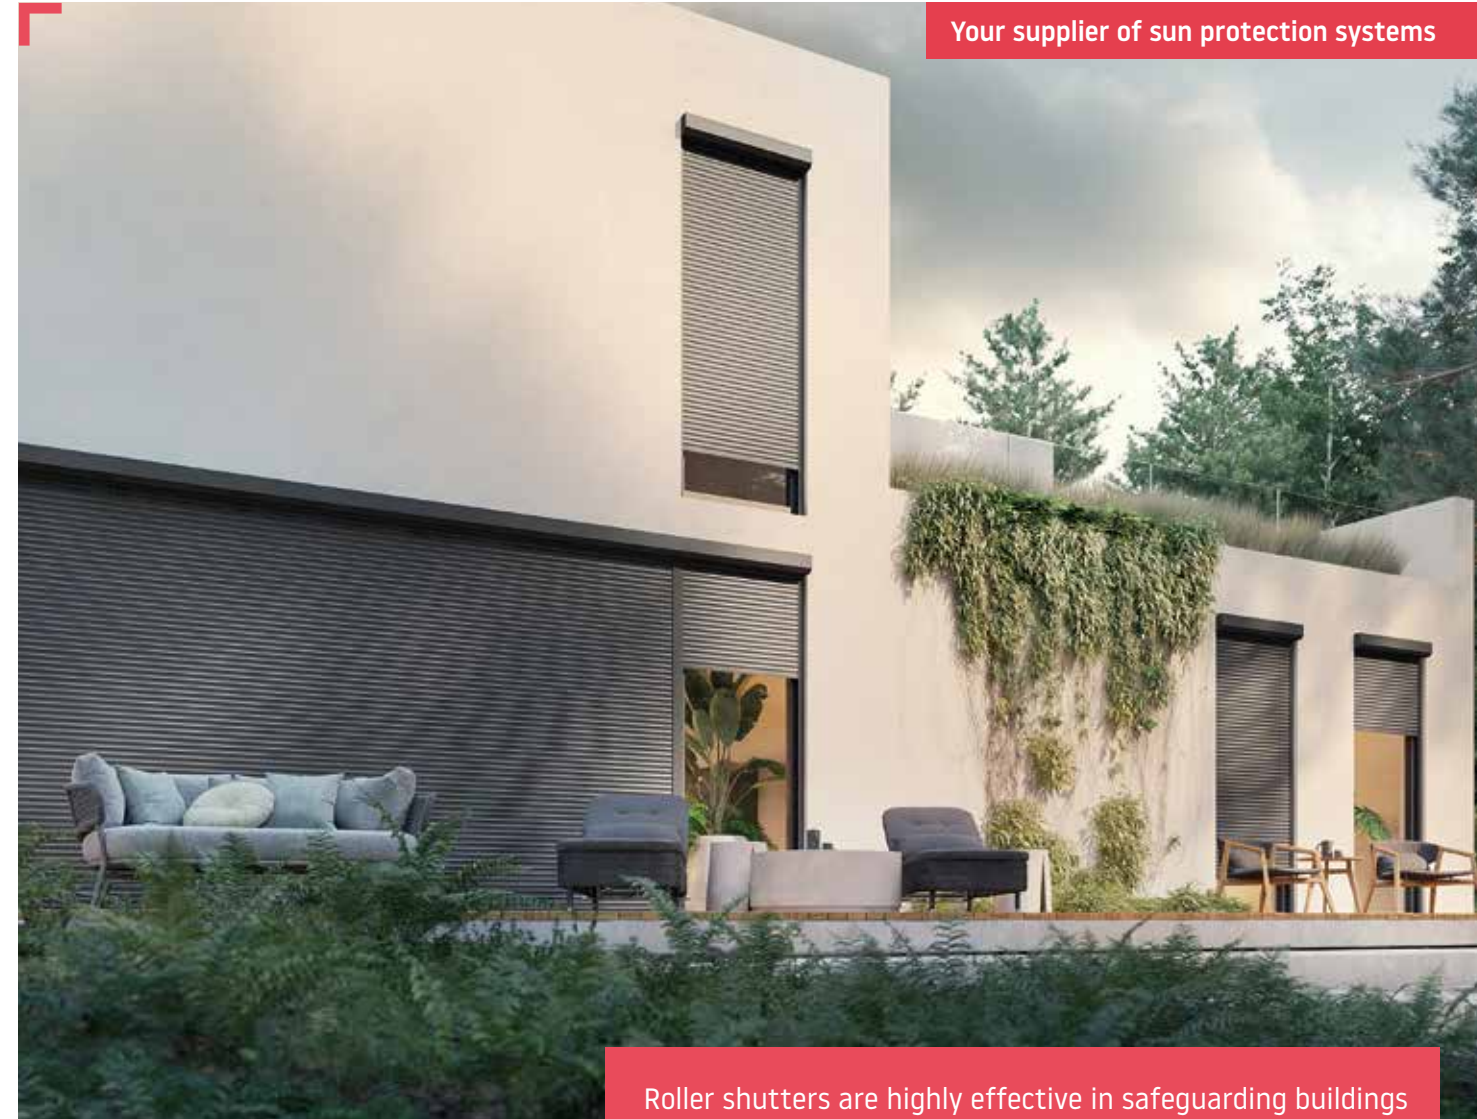

Roller doors Alutech

Guide rails

Guide rails

Console

		AR-55	AG-77
RC 205	BxH 189 x 189	•	
RC 250/S	BxH 227 x 230	•	•
RC 250	BxH 197 x 222	•	•
RC 300	BxH 221 x 273	•	•
RC 360	BxH 261 x 305		•

Colours

	white 9016	gray 7028	silver 9006	light brown 8014	cream 1015	light beige	red wine 3004	pine green 6009	anthracite 7016	cream white 9001	dark beige 1019	dark brown 8019	steel blue 5011	black 9011	bronze	golden oak
Colour no.	1	3	8	2	23	4	7	15	13	21	24	22	26	10	29	19
45° BOX																
180	•	•	•	•	+10%	•	+10%	+10%	+10%	•	•	-10%				
205	•	•	•	•	+10%	•	+10%	+10%	+10%	•	•	-10%				
250	•	•	•	•	+10%	•	+10%	+10%	+10%	•	•	-10%				
300	•	•	•	•	+10%	•	+10%	+10%	+10%	•	•	-10%				
360	•	•	•	•	•	•	+10%	+10%	+10%	•	•					
405	•															
PROFILES																
AR-55	•	•	•	•	•	•	+5%	+5%	•	•	+10%	+10%				
AG-77	•	•	•	•	•	•	+10%	+5%	+5%	•	+5%	+10%	+10%			
GUIDE RAILS																
GR66X27E	•	•	•	•	+10%	•	+10%	+10%	+10%	•	•	+10%				+10%
GR75X27E	•	•	•	•	+10%	•	+10%	+10%	+10%	•	•	+10%				+10%
GR90X34E	•	•	•	•	+10%	•	+10%	+10%	+10%	•	•	+10%				+10%
GR105X35IE	•	•	•	•	+10%	•	+10%	+10%	+10%	•	•					+10%

Your supplier of sun protection systems

Roller shutters