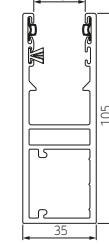

Roller doors Alutech

Guide rails

AR-55

GRM 66x27E

PP66 only for boxes 180 and 205

GRM 75x27E

PP75 only for boxes 250 and 300

AG-77

Guide rails

GR 90x34E

GR 105x35IE

Console

		AR-55	AG-77
RC 205	BxH 189 x 189	•	
RC 250/S	BxH 227 x 230	•	•
RC 250	BxH 197 x 222	•	•
RC 300	BxH 221 x 273	•	•
RC 360	BxH 261 x 305		•

Colours

	white 9016	gray 7028	silver 9006	light brown 8014	cream 1015	light beige	red wine 3004	pine green 6009	anthracite 7016	cream white 9001	dark beige 1019	dark brown 8019	steel blue 5011	black 9011	bronze	golden oak
Colour no.	1	3	8	2	23	4	7	15	13	21	24	22	26	10	29	19
45° BOX																
180	•	•	•	•	+10%	•	+10%	+10%	+10%	•	•	-10%				
205	•	•	•	•	+10%	•	+10%	+10%	+10%	•	•	-10%				
250	•	•	•	•	+10%	•	+10%	+10%	+10%	•	•	-10%				
300	•	•	•	•	+10%	•	+10%	+10%	+10%	•	•	-10%				
360	•	•	•	•	•	•	+10%	+10%	+10%	•	•					
405	•															
PROFILES																
AR-55	•	•	•	•	•	•	+5%	+5%	•	•	+10%	+10%				
AG-77	•	•	•	•	•	•	+10%	+5%	+5%	•	+5%	+10%	+10%			
GUIDE RAILS																
GR66X27E	•	•	•	•	+10%	•	+10%	+10%	+10%	•	•	+10%				+10%
GR75X27E	•	•	•	•	+10%	•	+10%	+10%	+10%	•	•	+10%				+10%
GR90X34E	•	•	•	•	+10%	•	+10%	+10%	+10%	•	•	+10%				+10%
GR105X35IE	•	•	•	•	+10%	•	+10%	+10%	+10%	•	•					+10%