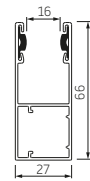

Roller doors Alutech

Guide rails

AR-55

GRM 66x27E

PP66 only for boxes 180 and 205

GRM 75x27E

PP75 only for boxes 250 and 300

AG-77

Guide rails

GR 90x34E

GR 105x35IE

Console

		AR-55	AG-77
RC 205	BxH 189 x 189	•	
RC 250/S	BxH 227 x 230	•	•
RC 250	BxH 197 x 222	•	•
RC 300	BxH 221 x 273	•	•
RC 360	BxH 261 x 305		•

Colours

	white 9016	gray 7028	silver 9006	light brown 8014	cream 1015	light beige	red wine 3004	pine green 6009	anthracite 7016	cream white 9001	dark beige 1019	dark brown 8019	steel blue 5011	black 9011	bronze	golden oak
Colour no.	1	3	8	2	23	4	7	15	13	21	24	22	26	10	29	19
45° BOX																
180	•	•	•	•	+10%	•	+10%	+10%	+10%	•	•	-10%				
205	•	•	•	•	+10%	•	+10%	+10%	+10%	•	•	-10%				
250	•	•	•	•	+10%	•	+10%	+10%	+10%	•	•	-10%				
300	•	•	•	•	+10%	•	+10%	+10%	+10%	•	•	-10%				
360	•	•	•	•	•	•	+10%	+10%	+10%	•	•					
405	•															
PROFILES																
AR-55	•	•	•	•	•	•	+5%	+5%	•	•	+10%	+10%				
AG-77	•	•	•	•	•	•	+10%	+5%	+5%	•	+5%	+10%	+10%			
GUIDE RAILS																
GR66X27E	•	•	•	•	+10%	•	+10%	+10%	+10%	•	•	+10%				+10%
GR75X27E	•	•	•	•	+10%	•	+10%	+10%	+10%	•	•	+10%				+10%
GR90X34E	•	•	•	•	+10%	•	+10%	+10%	+10%	•	•	+10%				+10%
GR105X35IE	•	•	•	•	+10%	•	+10%	+10%	+10%	•	•					+10%