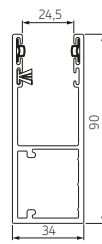

Roller doors Alutech

Guide rails

AR-55

GRM 66x27E

PP66 only for boxes 180 and 205

GRM 75x27E

PP75 only for boxes 250 and 300

AG-77

Guide rails

GR 90x34E

GR 105x35IE

Console

		AR-55	AG-77
RC 205	BxH 189 x 189	•	
RC 250/S	BxH 227 x 230	•	•
RC 250	BxH 197 x 222	•	•
RC 300	BxH 221 x 273	•	•
RC 360	BxH 261 x 305		•

Colours

	white 9016	gray 7028	silver 9006	light brown 8014	cream 1015	light beige	red wine 3004	pine green 6009	anthracite 7016	cream white 9001	dark beige 1019	dark brown 8019	steel blue 5011	black 9011	bronze	golden oak
Colour no.	1	3	8	2	23	4	7	15	13	21	24	22	26	10	29	19
45° BOX																
180	•	•	•	•	+10%	•	+10%	+10%	+10%	•	•	-10%				
205	•	•	•	•	+10%	•	+10%	+10%	+10%	•	•	-10%				
250	•	•	•	•	+10%	•	+10%	+10%	+10%	•	•	-10%				
300	•	•	•	•	+10%	•	+10%	+10%	+10%	•	•	-10%				
360	•	•	•	•	•	•	+10%	+10%	+10%	•	•					
405	•															
PROFILES																
AR-55	•	•	•	•	•	•	+5%	+5%	•	•	+10%	+10%				
AG-77	•	•	•	•	•	•	+10%	+5%	+5%	•	+5%	+10%	+10%			
GUIDE RAILS																
GR66X27E	•	•	•	•	+10%	•	+10%	+10%	+10%	•	•	+10%				+10%
GR75X27E	•	•	•	•	+10%	•	+10%	+10%	+10%	•	•	+10%				+10%
GR90X34E	•	•	•	•	+10%	•	+10%	+10%	+10%	•	•	+10%				+10%
GR105X35IE	•	•	•	•	+10%	•	+10%	+10%	+10%	•	•					+10%