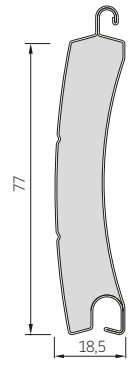

Roller doors Alutech

Guide rails

AR-55

GRM 66x27E

PP66 only for boxes 180 and 205

GRM 75x27E

PP75 only for boxes 250 and 300

AG-77

Guide rails

GR 90x34E

GR 105x35IE

Console

		AR-55	AG-77
RC 205	BxH 189 x 189	•	
RC 250/S	BxH 227 x 230	•	•
RC 250	BxH 197 x 222	•	•
RC 300	BxH 221 x 273	•	•
RC 360	BxH 261 x 305		•

Colours

	white 9016	gray 7028	silver 9006	light brown 8014	cream 1015	light beige	red wine 3004	pine green 6009	anthracite 7016	cream white 9001	dark beige 1019	dark brown 8019	steel blue 5011	black 9011	bronze	golden oak
Colour no.	1	3	8	2	23	4	7	15	13	21	24	22	26	10	29	19
45° BOX																
180	•	•	•	•	+10%	•	+10%	+10%	+10%	•	•	-10%				
205	•	•	•	•	+10%	•	+10%	+10%	+10%	•	•	-10%				
250	•	•	•	•	+10%	•	+10%	+10%	+10%	•	•	-10%				
300	•	•	•	•	+10%	•	+10%	+10%	+10%	•	•	-10%				
360	•	•	•	•	•	•	+10%	+10%	+10%	•	•					
405	•															
PROFILES																
AR-55	•	•	•	•	•	•	+5%	+5%	•	•	+10%	+10%				
AG-77	•	•	•	•	•	•	+10%	+5%	+5%	•	+5%	+10%	+10%			
GUIDE RAILS																
GR66X27E	•	•	•	•	+10%	•	+10%	+10%	+10%	•	•	+10%				+10%
GR75X27E	•	•	•	•	+10%	•	+10%	+10%	+10%	•	•	+10%				+10%
GR90X34E	•	•	•	•	+10%	•	+10%	+10%	+10%	•	•	+10%				+10%
GR105X35IE	•	•	•	•	+10%	•	+10%	+10%	+10%	•	•					+10%