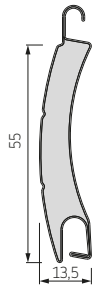

Roller doors Alutech

Guide rails

AR-55

GRM 66x27E

PP66 only for boxes 180 and 205

GRM 75x27E

PP75 only for boxes 250 and 300

AG-77

Guide rails

GR 90x34E

GR 105x35IE

Console

		AR-55	AG-77
RC 205	BxH 189 x 189	•	
RC 250/S	BxH 227 x 230	•	•
RC 250	BxH 197 x 222	•	•
RC 300	BxH 221 x 273	•	•
RC 360	BxH 261 x 305		•

Colours

	white 9016	gray 7028	silver 9006	light brown 8014	cream 1015	light beige	red wine 3004	pine green 6009	anthracite 7016	cream white 9001	dark beige 1019	dark brown 8019	steel blue 5011	black 9011	bronze	golden oak
Colour no.	1	3	8	2	23	4	7	15	13	21	24	22	26	10	29	19
45° BOX																
180	•	•	•	•	+10%	•	+10%	+10%	+10%	•	•	-10%				
205	•	•	•	•	+10%	•	+10%	+10%	+10%	•	•	-10%				
250	•	•	•	•	+10%	•	+10%	+10%	+10%	•	•	-10%				
300	•	•	•	•	+10%	•	+10%	+10%	+10%	•	•	-10%				
360	•	•	•	•	•	•	+10%	+10%	+10%	•	•					
405	•															
PROFILES																
AR-55	•	•	•	•	•	•	+5%	+5%	•	•	+10%	+10%				
AG-77	•	•	•	•	•	•	+10%	+5%	+5%	•	+5%	+10%	+10%			
GUIDE RAILS																
GR66X27E	•	•	•	•	+10%	•	+10%	+10%	+10%	•	•	+10%				+10%
GR75X27E	•	•	•	•	+10%	•	+10%	+10%	+10%	•	•	+10%				+10%
GR90X34E	•	•	•	•	+10%	•	+10%	+10%	+10%	•	•	+10%				+10%
GR105X35IE	•	•	•	•	+10%	•	+10%	+10%	+10%	•	•					+10%