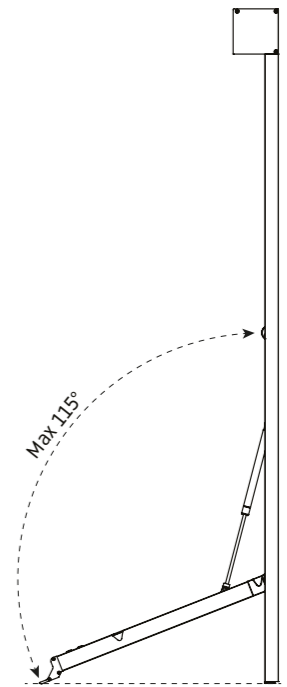

The Markisolette is perfect for high windows, as it provides ideal shade. The product is easy to use and install. The maximum dimensions of this product are 3 x 3m

Markisolette Standard Arms

Type:
**Markisolette
Spring Arms (Standard)**

Maximum width: **300 cm**
Maximum height: **300 cm**
Control: **electric**

Opening Angle

Maximum
opening angle: **160°**

Markisolette Gas Arms

Type:
**Markisolette
Gas Arms**

Maximum width: **300 cm**
Maximum height: **300 cm**
Control: **electric**

Opening Angle

Maximum
opening angle: **115°**

Standard arms – Height

Maximum height

Standard arms 55 cm - 160°		
Box	Dickson stitched	infinity / Serge / Soltis
85 + 95 round	X	175
95	105	225
105	155	300

Standard arms 100 cm - 160°		
Box	Dickson stitched	infinity / Serge / Soltis
85 + 95 round	X	X
95	X	225
105	X	300

Other dimensions

Standard arms - 160°	55 cm	100 cm
Y arm	51 cm	94 cm
X arm	18 cm	34 cm
H minimal	130 cm	215 cm

Gas arms – Height

Maximum height

Gas arms 55 cm - 115°		
Box	Dickson stitched	infinity / Serge / Soltis
85 + 95 round	X	165
95	X	215
105	145	300