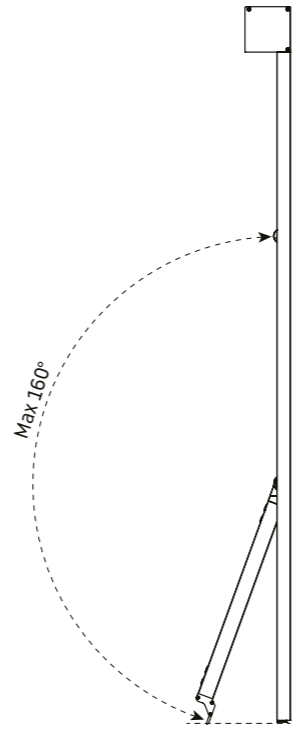

The Markisolette is perfect for high windows, as it provides ideal shade. The product is easy to use and install. The maximum dimensions of this product are 3 x 3m

Markisolette Standard Arms

Type:
**Markisolette
Spring Arms (Standard)**

Maximum width: **300 cm**
Maximum height: **300 cm**
Control: **electric**

Opening Angle

Maximum
opening angle: **160°**

Markisolette Gas Arms

Type:
**Markisolette
Gas Arms**

Maximum width: **300 cm**
Maximum height: **300 cm**
Control: **electric**

Opening Angle

Maximum
opening angle: **115°**

Standard arms – Height

Maximum height

Standard arms 55 cm - 160°		
Box	Dickson stitched	infinity / Serge / Soltis
85 + 95 round	X	175
95	105	225
105	155	300

Standard arms 100 cm - 160°		
Box	Dickson stitched	infinity / Serge / Soltis
85 + 95 round	X	X
95	X	225
105	X	300

Other dimensions

Standard arms - 160°	55 cm	100 cm
Y arm	51 cm	94 cm
X arm	18 cm	34 cm
H minimal	130 cm	215 cm

Gas arms – Height

Maximum height

Gas arms 55 cm - 115°		
Box	Dickson stitched	infinity / Serge / Soltis
85 + 95 round	X	165
95	X	215
105	145	300