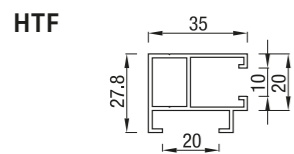

Guide rails