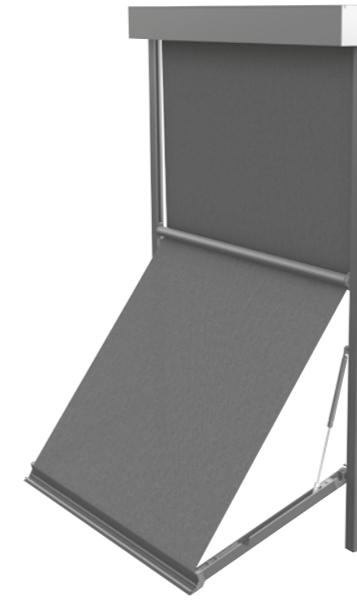

Box

Guide rails

Your supplier of sun protection systems

Markisolette

Markisolette is a combination of a drop-arm awning and screen. It is a reliable sun protection and a time-less product that can grace a facade beautifully. The product's advantage is that it enables to look outside. Our Markisolette features a very good fabric tension and a wide range of colours.

The Markisolette is perfect for high windows, as it provides ideal shade. The product is easy to use and install. The maximum dimensions of this product are 3 x 3m

Markisolette Standard Arms

Type:
**Markisolette
Spring Arms (Standard)**

Maximum width: **300 cm**
Maximum height: **300 cm**
Control: **electric**

Opening Angle

Maximum
opening angle: **160°**

Markisolette Gas Arms

Type:
**Markisolette
Gas Arms**

Maximum width: **300 cm**
Maximum height: **300 cm**
Control: **electric**

Opening Angle

Maximum
opening angle: **115°**

Standard arms – Height

Maximum height

Standard arms 55 cm - 160°		
Box	Dickson stitched	infinity / Serge / Soltis
85 + 95 round	X	175
95	105	225
105	155	300

Standard arms 100 cm - 160°		
Box	Dickson stitched	infinity / Serge / Soltis
85 + 95 round	X	X
95	X	225
105	X	300