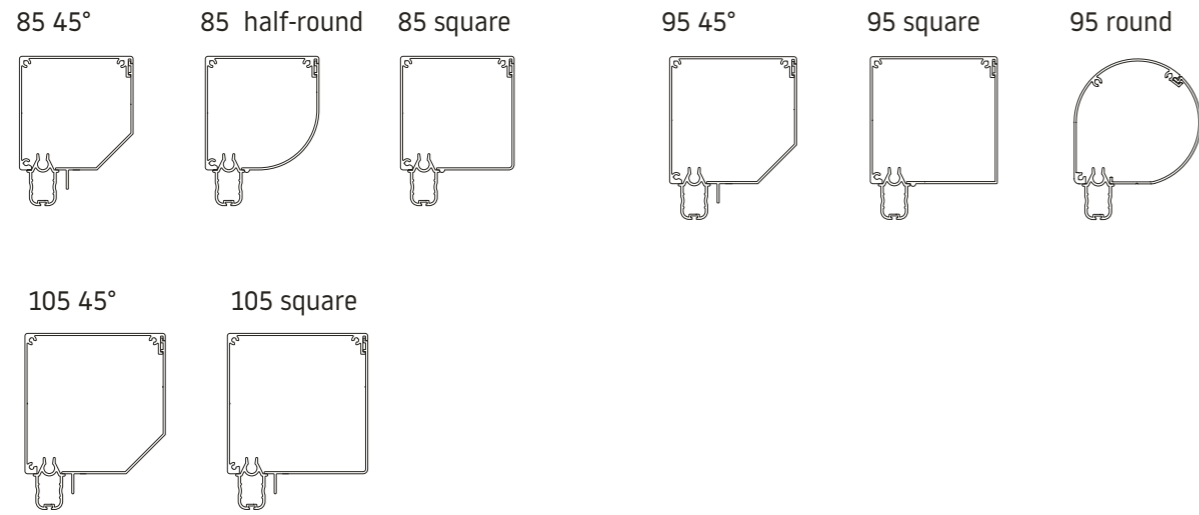

Box

Guide rails